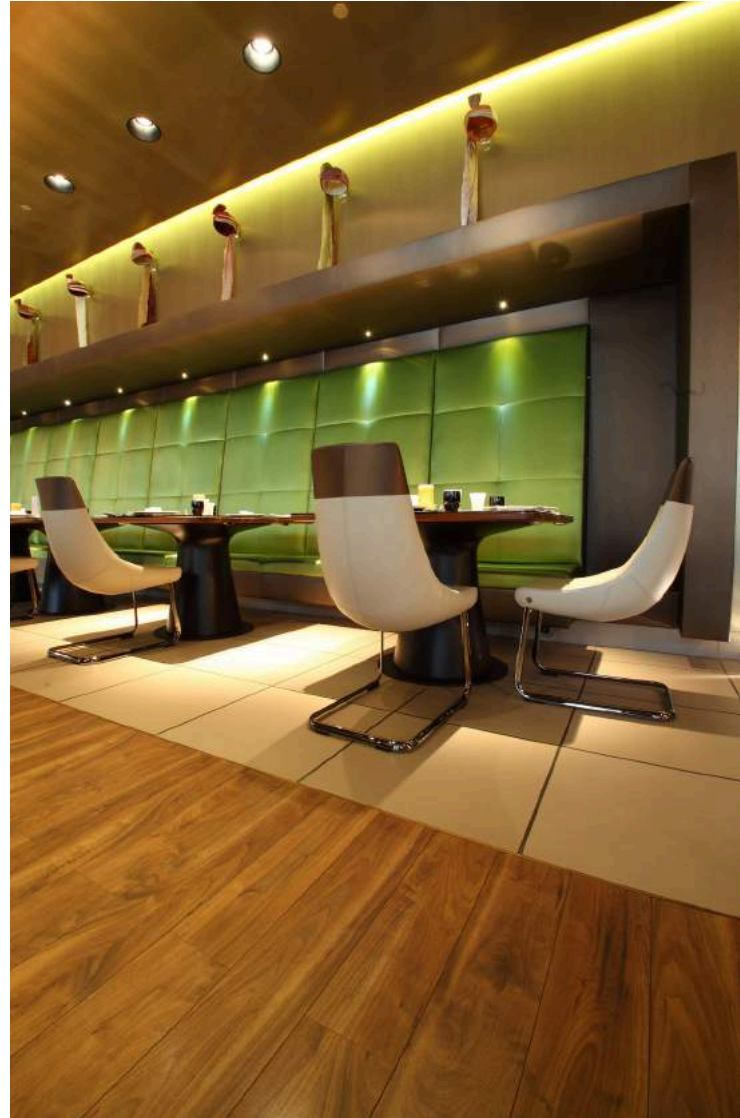

Nesma Orbit offers a higher standard of parquet that is guaranteed to be beautiful, faultlessly assembled, durable, maintenance-free and extremely long lasting.